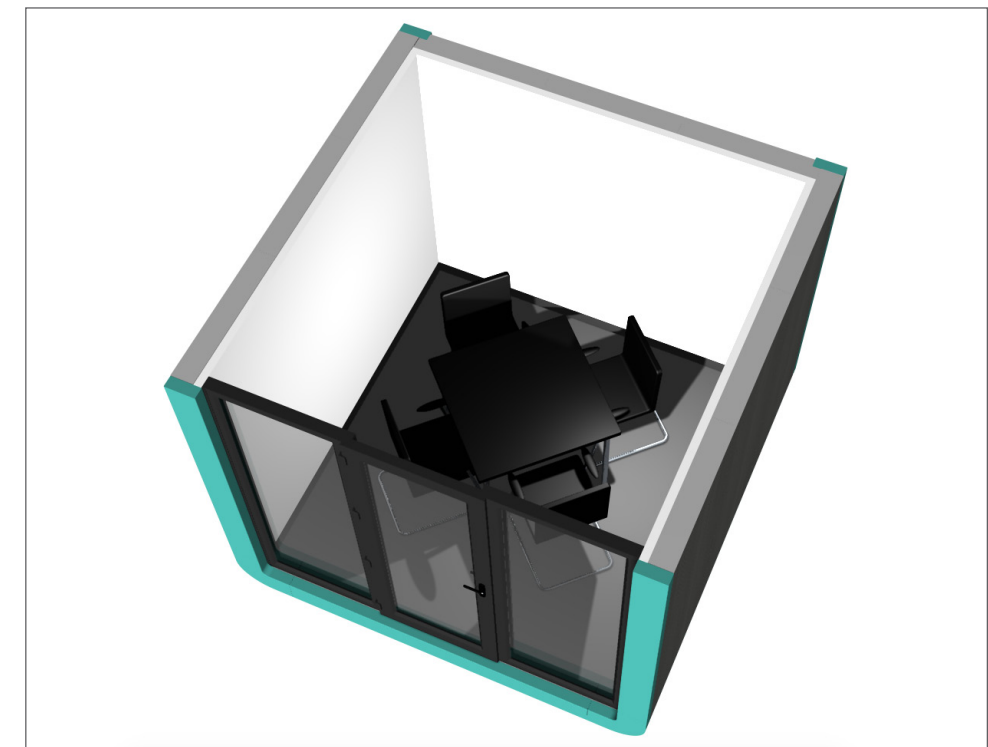

smart 
one space...endless uses

Office/Meeting Pods

External Dimensions

W - 3000mm
D - 3000mm
H - 3000mm

Internal Dimensions

W - 2800mm
D - 2800mm
H - 2700mm

Various sizes also available

Specifications

- * Modular design for maximum flexibility
- * Designed for external or internal use
- * Choice of colour and internal / external finish
- * Double glazed with toughened glass

- * Site installed in as little as a day
- * Site survey & ground preparation can be arranged
- * Available from stock or bespoke manufactured
- * Fitted with power sockets, LED lighting, heating optional
- * Factory assembled or flat packed for installation in tight spaces