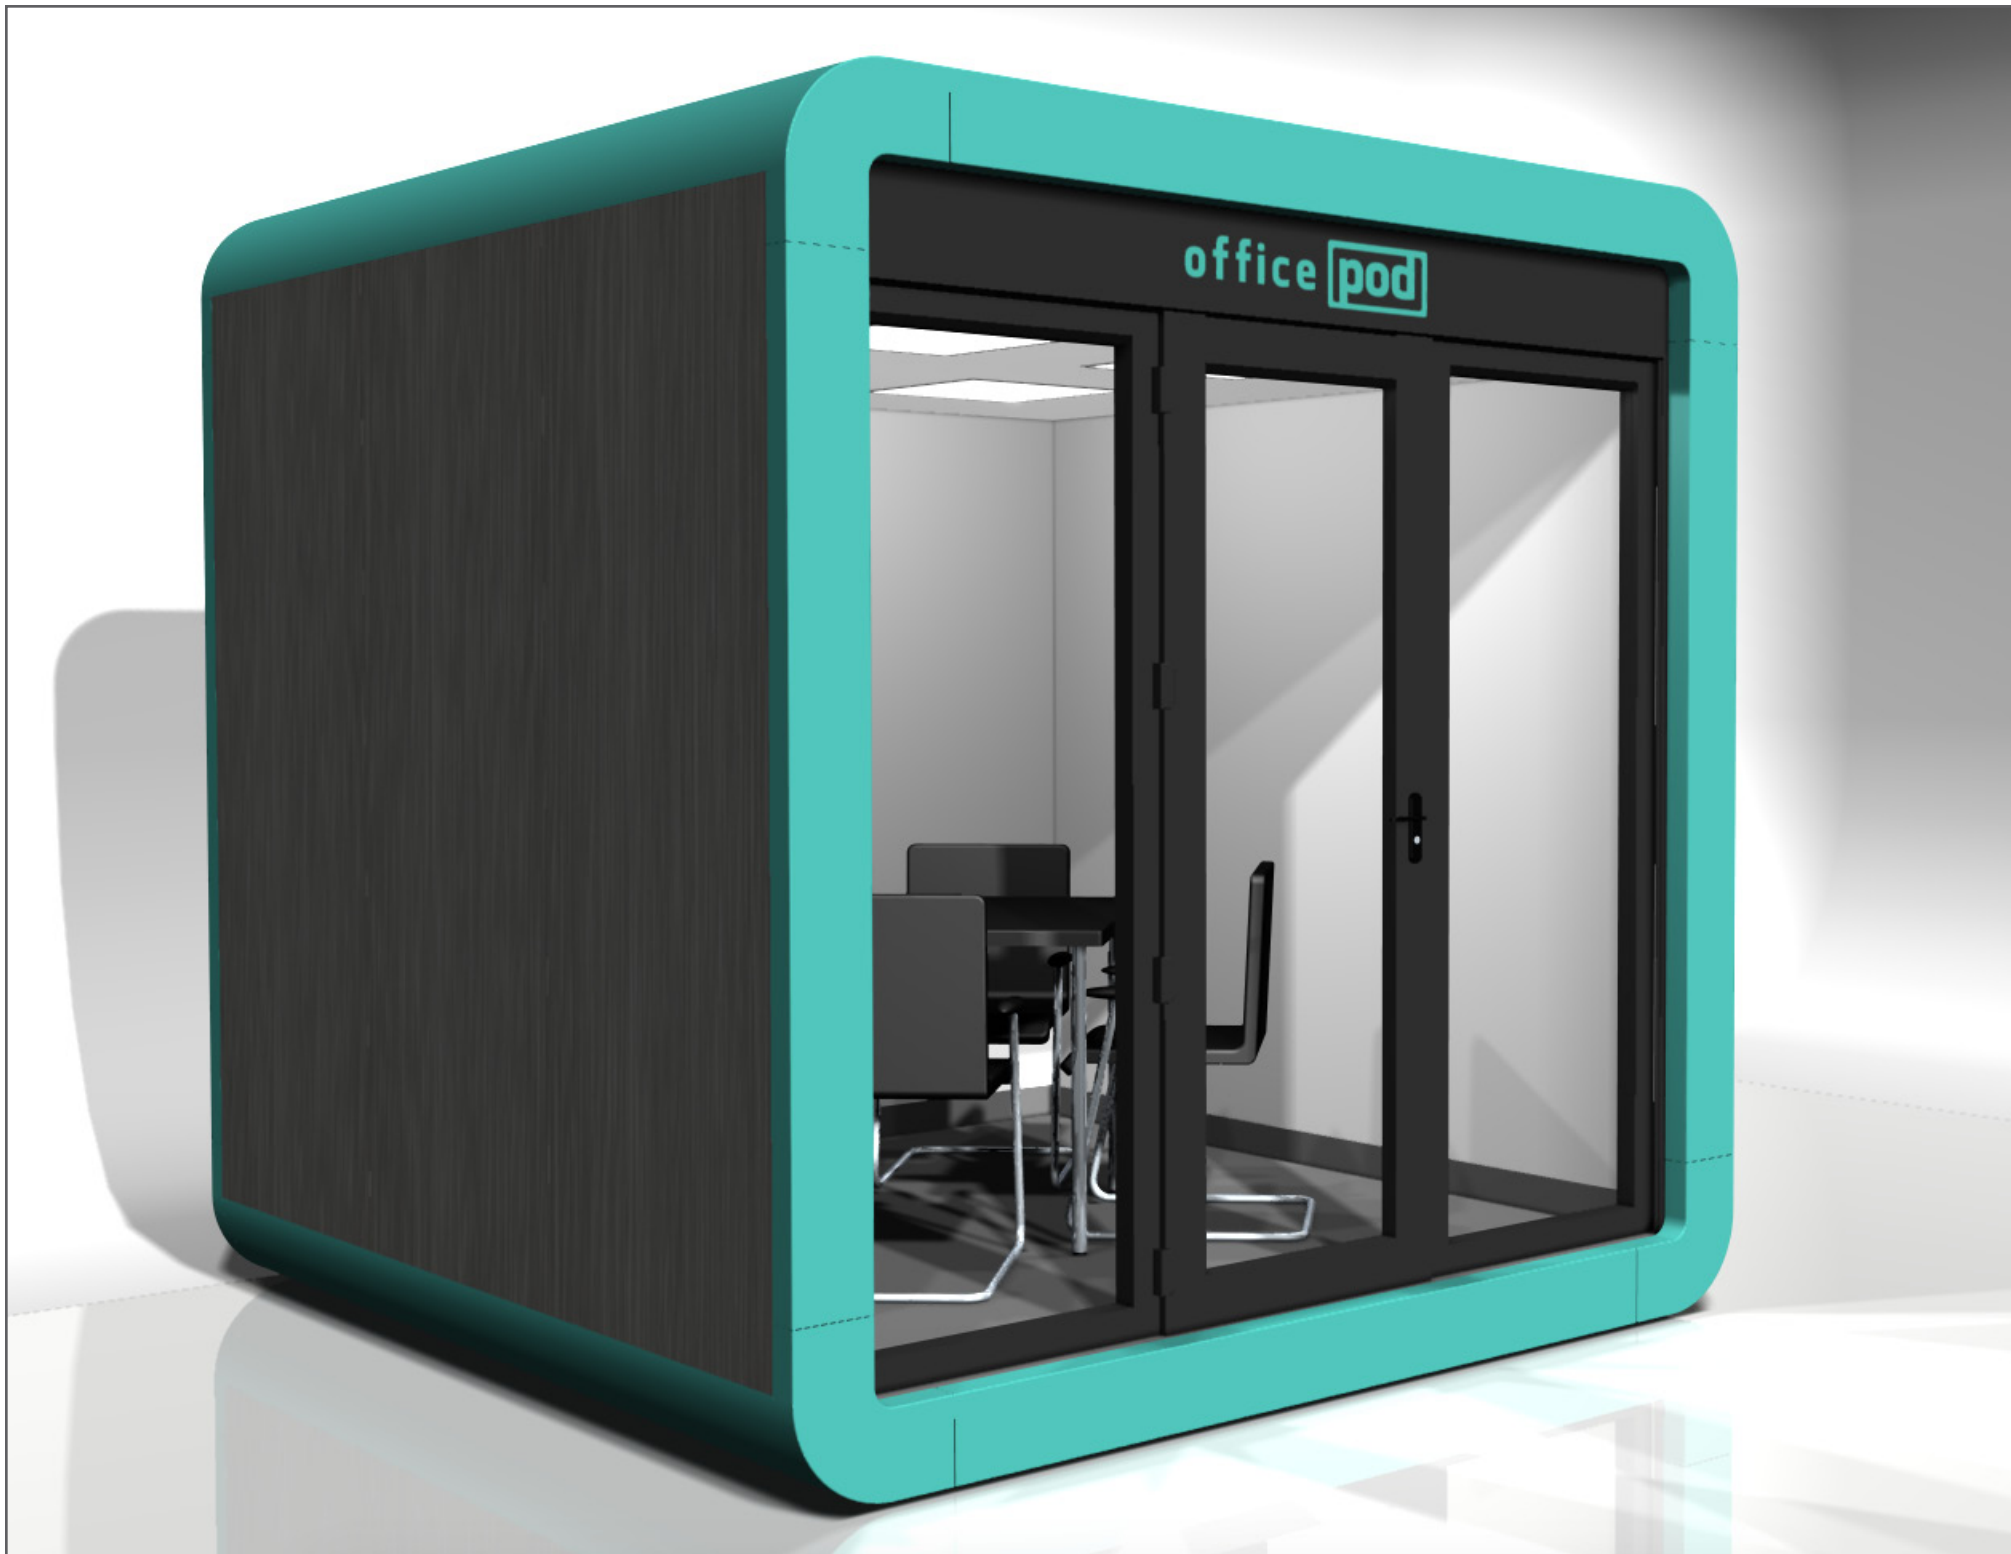

smart 
one space...endless uses

Office/Meeting Pods

External Dimensions

W - 3000mm
D - 3000mm
H - 3000mm

Internal Dimensions

W - 2800mm
D - 2800mm
H - 2700mm

Various sizes also available

Specifications

- * Modular design for maximum flexibility
- * Designed for external or internal use
- * Choice of colour and internal / external finish
- * Double glazed with toughened glass

- * Site installed in as little as a day
- * Site survey & ground preparation can be arranged
- * Available from stock or bespoke manufactured
- * Fitted with power sockets, LED lighting, heating optional
- * Factory assembled or flat packed for installation in tight spaces

- * Optional roller shutter
- * Easily relocated
- * 10 year structural warranty
- * Life expectancy of 35+ years
- * Finance available

All smartpod finishes, trims and sizes are completed to our clients specifications.