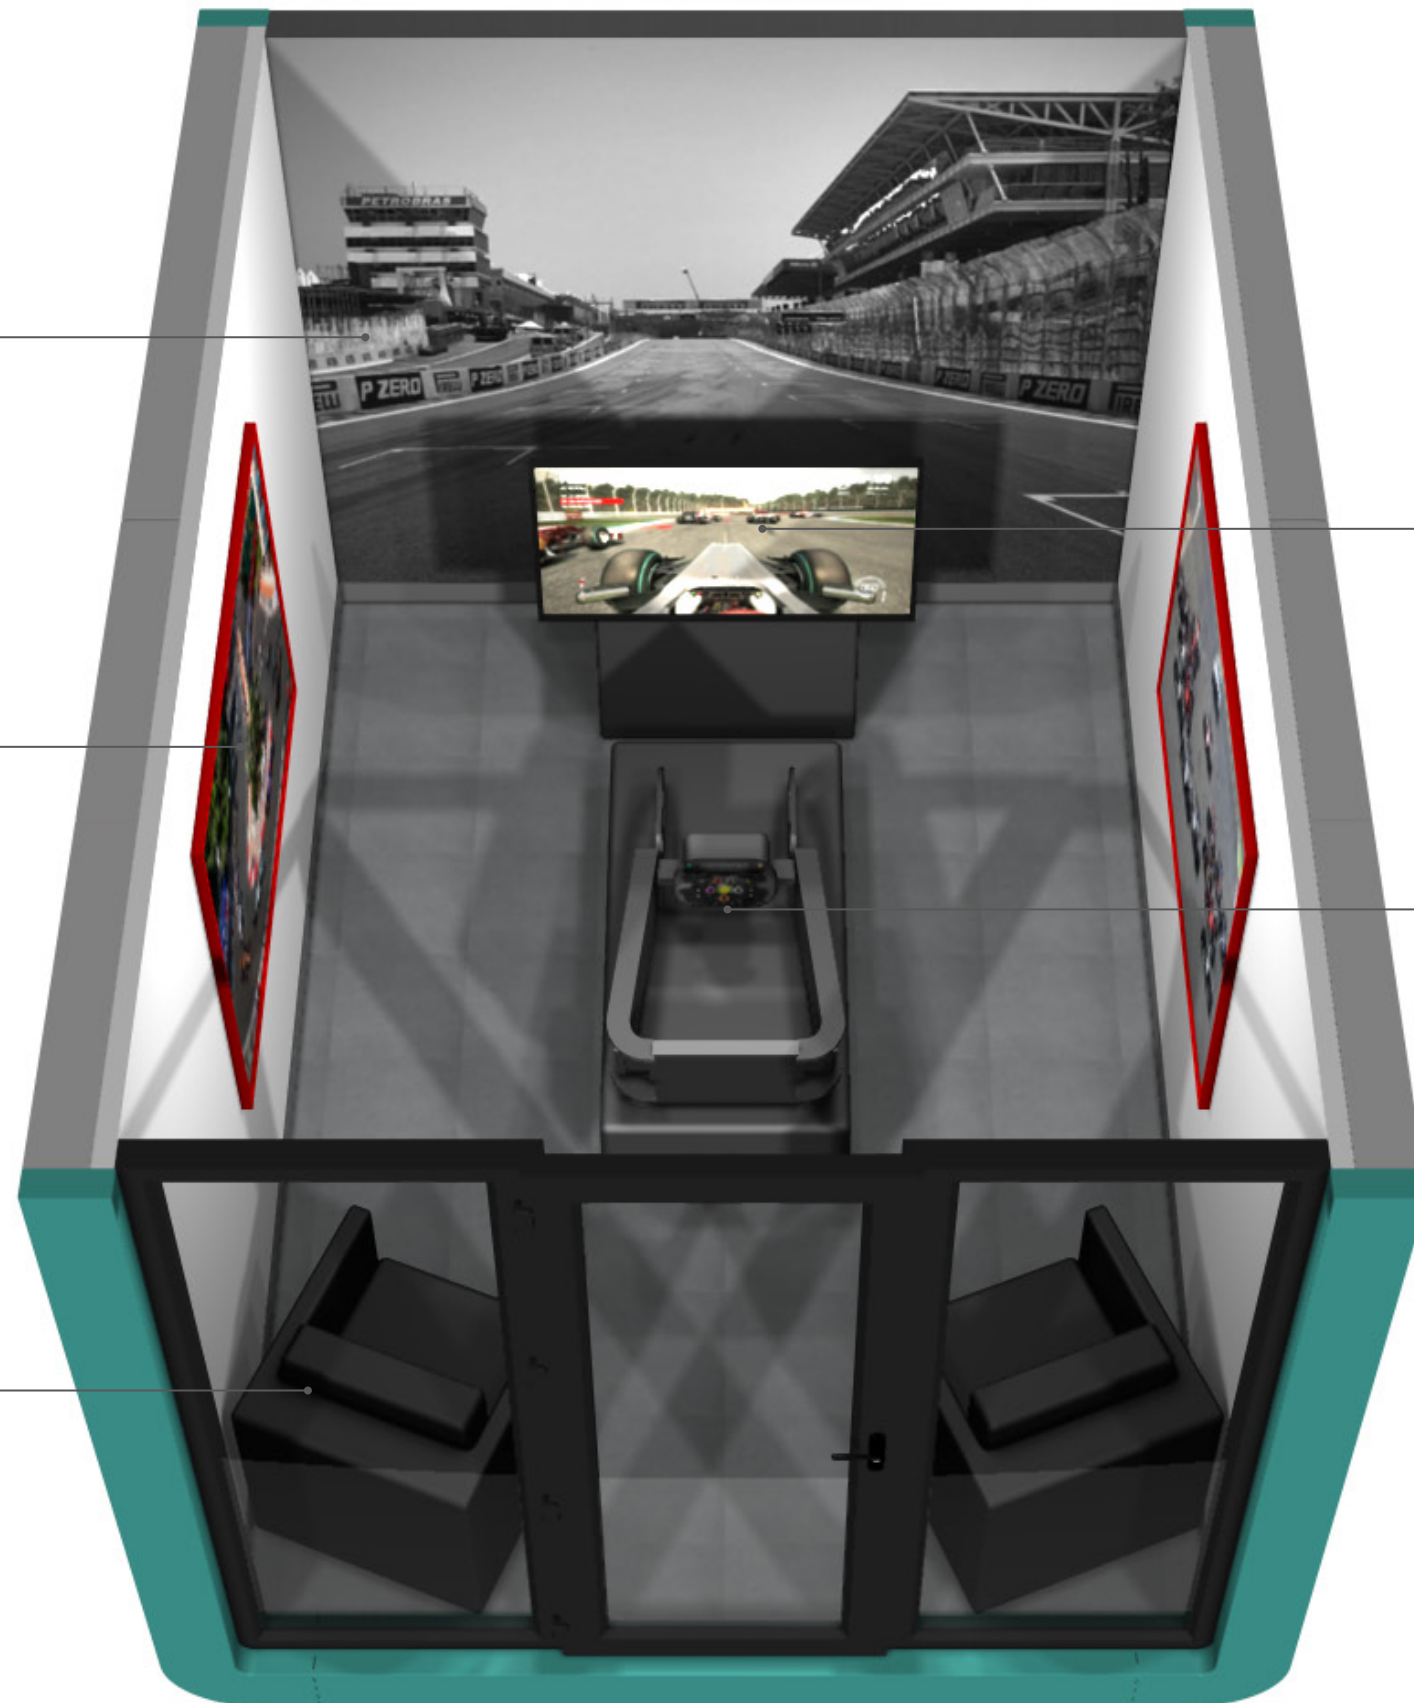

**smart**   
**one space...endless uses**

**F1 Simulator Pod**

**External Dimensions**

W - 3000mm  
D - 4000mm  
H - 3000mm

**Internal Dimensions**

W - 2750mm  
D - 3750mm  
H - 2700mm

Larger Pod Sizes Available

W - 2750mm  
D - 3750mm  
H - 2700mm

Larger Pod Sizes Available

**Specifications**

- \* Modular design for maximum flexibility
- \* Designed for external or internal use
- \* Choice of colour and internal / external finish
- \* Double glazed with toughened glass

F1 cockpit simulator

Equipment supply optional.

Copyright © Smartpod. All Rights Reserved.

**smart**   
**one space...endless uses**

**Smartpod  
Unit 1 Tuxford Business Park  
Ashvale Road  
Tuxford  
NG22 0NH**